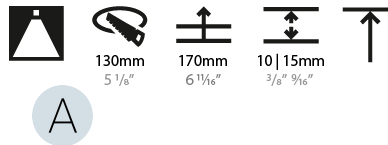

PHYSICAL

Shape: Round
Diameter (mm): 139
Diameter (in): 5 1/2
Height (mm): 151
Height (in): 5 15/16
Ceiling Thickness (mm): 10 / 12.5 / 15
Ceiling Thickness (in): 3/8 or 1/2 or 9/16
Min. Recessing Depth (mm): 170
Min. Recessing Depth (in): 6 11/16
Light Distribution: Downlight
Weight (kg): 0.926
Weight (lbs): 2.04
Fixture Finish: SSR / BKV / CWI / CRY / HAB / LAG / UFT / ITA / RUA / RUR / MIC / FTG / MYG / TWT / LOD / PUS / FRO / FUP / KIA / POP / BLS / SPG / MEY / GOH / GUM / CHC / COM / ABZ / JAG / OBR / MOS / ROR
Fixture Material: Aluminum Die Cast
Cut-out Measurements: 130mm / 5 1/8"

ELECTRICAL

Lamp Type: LED (Zhaga Standard)
Input Wattage (W): 28.6
Total Output Wattage (W): 26.4
Dimming: Tri-Mode (Non-Dimming and Phase Dimming (120Vac only) and 0-10V Dimming)
Driver Included: No
Driver Location: Recessed Housing
Driver Type: Constant Current - Universal
Driver Class: Class 2
Housing: See components
Input Voltage (V): 120 - 277
Constant Current (MA): 700

LED

Number of LEDs: 1
Color Temperature (°K): 2700 / 3000 / 3500 / 4000
Max. Delivered Lumen (lm): 2030 / 2080 / 2186 / 2230
Nominal Lumen (lm): 3210 / 3290 / 3459 / 3530
CRI: >90 CRI
Efficiency (%): 0.631
Lamp Life (hrs): 50000

OPTICAL

Reflector: 20 / 25 / 40

RATINGS AND CERTIFICATIONS

Certified By: Certified for North American Standards
IP rating: IP20