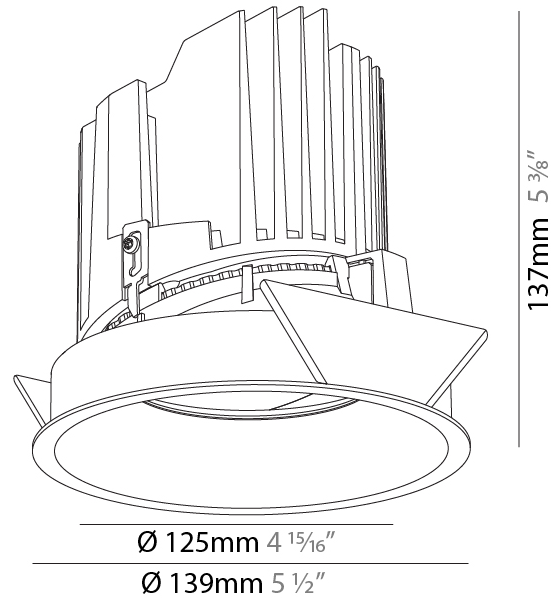

PHYSICAL

Shape: Round
Diameter (mm): 139
Diameter (in): 5 1/2
Height (mm): 137
Height (in): 5 3/8
Ceiling Thickness (mm): 10 / 12.5 / 15
Ceiling Thickness (in): 3/8 or 1/2 or 9/16
Min. Recessing Depth (mm): 150
Min. Recessing Depth (in): 5 7/8
Light Distribution: Adjustable / Downlight
Weight (kg): 0.856
Weight (lbs): 1.89
Fixture Finish: SSR / BKV / CWI / CRY / HAB / LAG / UFT / ITA / RUA / RUR / MIC / FTG / MYG / TWT / LOD / PUS / FRO / FUP / KIA / POP / BLS / SPG / MEY / GOH / GUM / CHC / COM / ABZ / JAG / OBR / MOS / ROR
Fixture Material: Aluminum Die Cast
Cut-out Measurements: 130mm / 5 1/8"

ELECTRICAL

Lamp Type: LED (Zhaga Standard)
Input Wattage (W): 28.6
Total Output Wattage (W): 26
Dimming: Tri-Mode (Non-Dimming and Phase Dimming (120Vac only) and 0-10V Dimming)
Driver Included: No
Driver Location: Recessed Housing
Driver Type: Constant Current - Universal
Driver Class: Class 2
Housing: See components
Input Voltage (V): 120 - 277
Constant Current (MA): 700

LED

Number of LEDs: 1
Color Temperature (°K): 2700 / 3000 / 3500 / 4000
Max. Delivered Lumen (lm): 2030 / 2080 / 2185 / 2230
Nominal Lumen (lm): 3210 / 3290 / 3459 / 3530
CRI: >90 CRI
Efficiency (%): 0.631
Lamp Life (hrs): 50000

OPTICAL

Reflector: 20 / 40 / 60
Adjustability: Rotational 355°; Tilt 10°

RATINGS AND CERTIFICATIONS

Certified By: Certified for North American Standards
IP rating: IP20

	130mm 5 1/8"	150mm 5 7/8"	10 | 15mm 3/8" | 9/16"	10°	355°