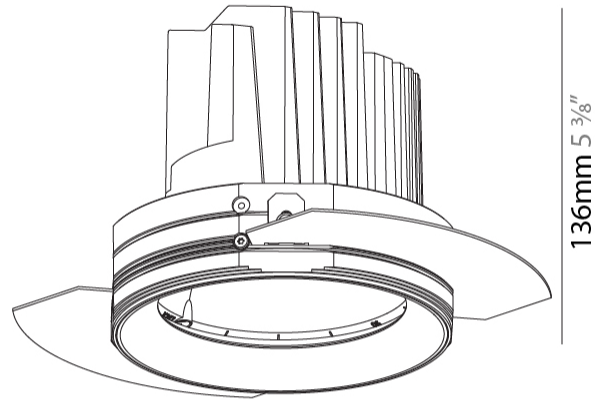

ELECTRICAL

Lamp Type: LED (Zhaga Standard)
Input Wattage (W): 28.6
Total Output Wattage (W): 26.4
Dimming: Tri-Mode (Non-Dimming and Phase Dimming (120Vac only) and 0-10V Dimming)
Driver Included: No
Driver Location: Recessed Housing
Driver Type: Constant Current - Universal
Driver Class: Class 2
Housing: See components
Input Voltage (V): 120 - 277
Constant Current (MA): 700

LED

Number of LEDs: 1
Color Temperature (°K): 2700 / 3000 / 3500 / 4000
Max. Delivered Lumen (lm): 2030 / 2080 / 2185 / 2230
Nominal Lumen (lm): 3210 / 3290 / 3459 / 3530
CRI: >90 CRI
Efficiency (%): 63.1 / 61.5 / 63.2
Lamp Life (hrs): 50000
Upon Request: RGB-W Tunable White Special Color Temperature Special LED

OPTICAL

Reflector: 20 / 25 / 40
Adjustability: Rotational 355°; Tilt 30°
Upon Request: Special Beam Angles

RATINGS AND CERTIFICATIONS

Zaneen Group Inc. © 2024, T 1800-388-3382, F 416-247-9319, www.zaneen.com
Certified By: Certified for North American Standards
Available for International specifications by adding "INT" at the end of the existing Model #. For assistance on 'custom' specifications, contact zteam@zaneen.com.
IP Rating: IP20
If a conflict occurs to supply the best product, we reserve the right to change specifications or materials without notice. The most recent specification sheets are found at zaneen.com