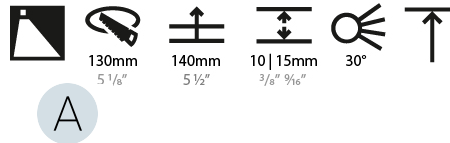

#### RATINGS AND CERTIFICATIONS

Certified By: Certified for North American Standards
IP rating: IP20

126mm 4 15/16"

Ø 125mm 4 15/16"

Ø 139mm 5 1/2"